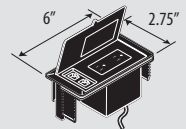

Power Block