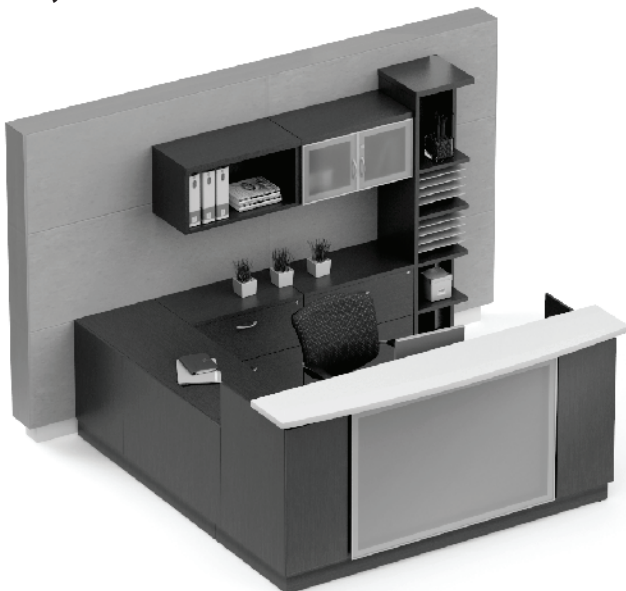

ZRDG Layout 6

- 1 Z3084RDB Z1 Reception Desk Bow
- 2 Z2072LRRR Low Reception Return Right
- 3 Z30S2E (x2) 29" High 2 File (x2)
- 4 Z30S16OSN 16" High Overhead Storage Open
- 5 Z30S16OS Z1 16" High Overhead Storage w/Doors
- 6 Z16S6ESHR 65" High End Shelf

1" Top as shown: **$3781**
1.5" Top as shown: **$3932**