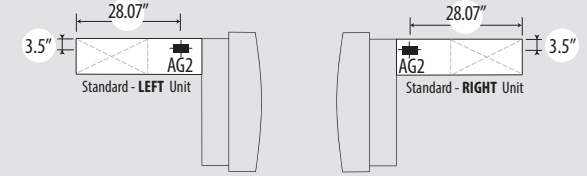

Design Guide

Bookcase Return

Finish

- Available in any Standard Line Finishes

Thickness / Edge Detail

- Worksurface available in 1" thickness, with 3mm edge only.

Accessories

Grommet

- Standard Grommet in position **AG2**
- Standard Grommet can be removed at an up charge.

For 36", 42" and 48" width units: