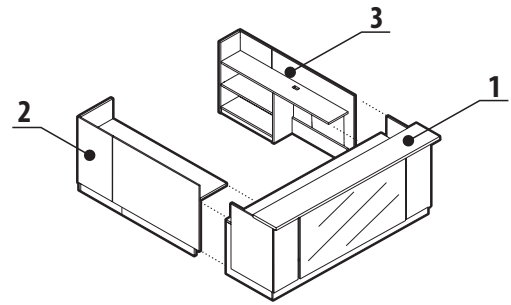

Design Guide

Suggested Layouts

ZRDG Layout 4

- 1 Z2496RDS Z1 Reception Desk Straight
- 2 Z2072HRRR High Reception Return Right
- 3 Z1272BRRL Bookcase Reception Return Left

1" Top as shown: **$4781**
1.5" Top as shown: **$4907**