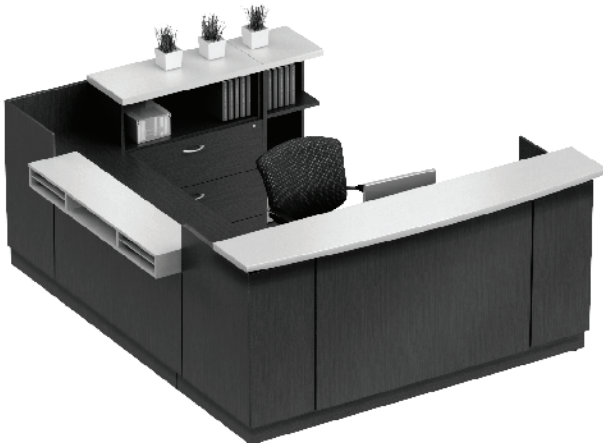

ZRDG Layout 3

- 1 Z2484RDB Reception Desk Bow
- 2 Z2072PRRR Pigeon Reception Return
- 3 Z36M4EN 41" High 2 File
- 4 Z20M4ESHR 41" High End Shelf Right

1" Top as shown: **$5175**
1.5" Top as shown: **$5375**