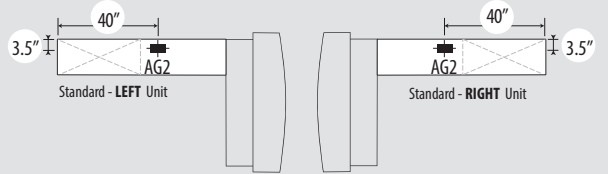

#### Grommet

- Standard Grommet in position **AG2**
- Standard Grommet can be removed at an up charge.

For 36", 42" and 48" width units:

For 54", 60" and 72" width units:

- Optional Grommet available in position **AG1/AG3** for units with 54", 60" and 72" width only.

#### Power Block

- Power Blocks are available in position **E1/E2** (right) or **E2/ES** (left).

For 36", 42" and 48" width units:

For 54", 60" and 72" width units: