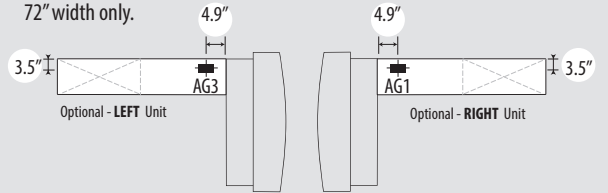

#### Grommet

- Standard Grommet in position **AG2**
- Standard Grommet can be removed at an up charge.

For 36", 42" and 48" width units:

For 54", 60" and 72" width units:

- Optional Grommet available in position **AG1/AG3** for units with 54", 60" and 72" width only.

#### Power Block

- Power Blocks are available in position **E1/E2** (right) or **E2/ES** (left).

For 36", 42" and 48" width units:

For 54", 60" and 72" width units: