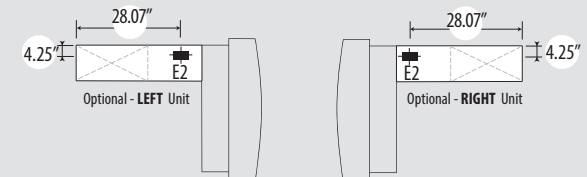

#### Grommet

- Standard Grommet in position **AG2**
- Standard Grommet can be removed at an up charge.

For 36", 42" and 48" width units:

For 54", 60" and 72" width units:

- Optional Grommet available in position **AG1/AG3** for units with 54", 60" and 72" width only.

#### Power Block

- Power Blocks are available in position **E1/E2** (right) or **E2/ES** (left).

For 36", 42" and 48" width units:

For 54", 60" and 72" width units: